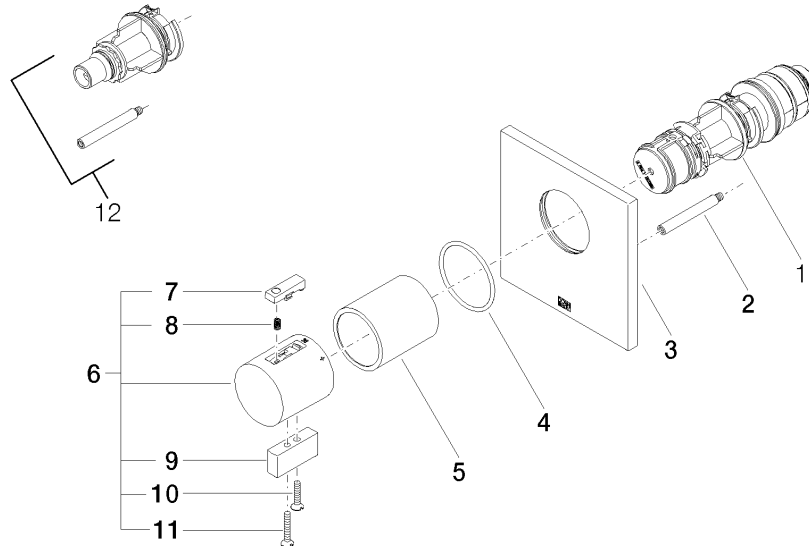

36 501 985

- cover plate 120 x 120 mm
- temperature control handle with safety limit stop at 38°C
- thermostat cartridge

Fits: IMO, MEM, CL.1, CYO

	Matte Black	36 501 985-33
	Chrome	36 501 985-00
	Brushed Platinum	36 501 985-06
	Platinum	36 501 985-08
	Dark Chrome	36 501 985-19
	Brushed Light Gold	36 501 985-27
	Brushed Durabronze (23kt Gold)	36 501 985-28
	Brushed Champagne (22kt Gold)	36 501 985-46
	Champagne (22kt Gold)	36 501 985-47
	Brushed Chrome	36 501 985-93
	Brushed Dark Platinum	36 501 985-99

**Required miscellaneous**

**xTOOL Concealed thermostat module without volume control -** 35 503 970 90  
 •max. recess depth 160 mm  
 •min. recess depth 95 mm

**Recommended miscellaneous**

**xGRID Attachment set for integrating in the dry wall construction -** 12 340 970 90

**Required miscellaneous**

**xGRID Installation track 555 mm -** 12 360 970 90

36 501 985

mm [inches]

Certificates

WRAS\_2011026.

DVGW\_DW-  
6512DN0706.

LGA\_29930.

### Spare parts list

No.	Item Number	Name	Quantity used	Delivery time
1	90 15 02 063 00 90	cartridge	1	2
2	90 31 09 095 00 90	bar	1	2
3	09 11 02 196-33	cover	1	60
4	90 14 10 049 00 90	seal	1	2
5	90 21 02 112 00-33	sleeve	1	30
6	04 17 33 006 00-33	handle	1	60
7	90 21 33 011 00-13	handle	1	2
8	90 16 02 027 00 90	spring	1	2
9	09 20 33 006-33	handle	1	30
10	09 30 30 159-33	screw	1	30
11	09 30 30 160-33	screw	1	30
12	12 178 970 90	Extension 46 mm -	1	2